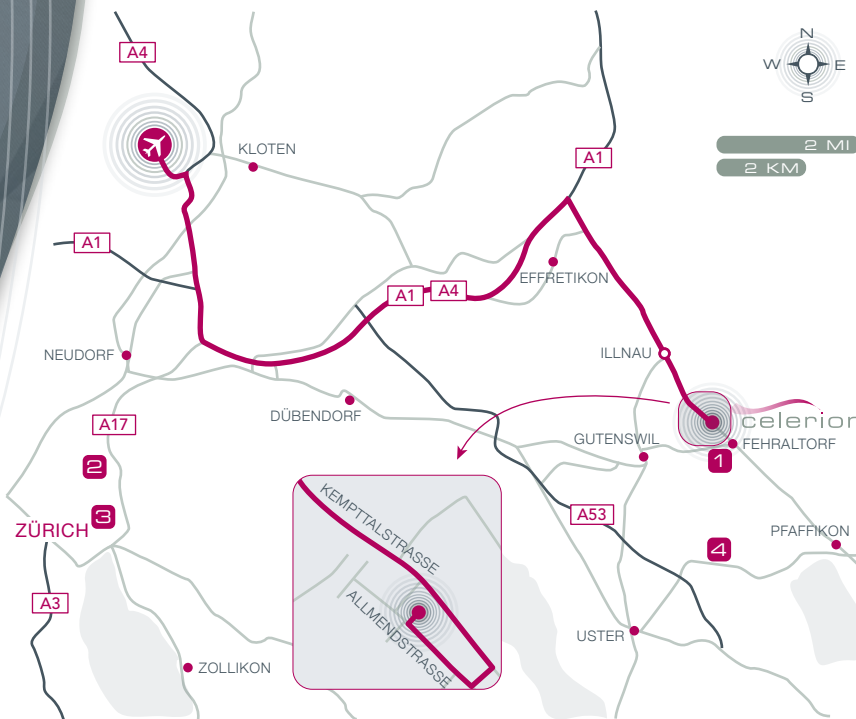

Site Map Zürich, Switzerland

Allmendstrasse 32 | 8320 Fehraltorf | +41 43 355 7676

Zürich, Switzerland facility

Directions from Zürich Airport to Celerion

Total Distance: 23 kilometers
Length of trip: 21 minutes

- From Zürich airport, take A51 toward Zürich
- Exit onto A1 in the direction of Winterthur/St. Gallen
- Take exit 67 onto Kempptalstrasse, then follow Kempptalstrasse past the village of Illnau
- As you approach Fehraltorf, turn right and again right onto Allmendstrasse
- Celerion is on the right

Zürich Airport to Zürich

Total Distance: 12.4 kilometers
Length of trip: 18 minutes

- From Zürich airport, take A51 toward Zürich
- Exit onto A1 in the direction of Zürich
- Take exit 3 onto Winterthurstrasse, then follow Winterthurstrasse to Universitätstrasse
- Follow Universitätstrasse to the Universität Zürich-Zentrum, then take Rämistrasse into Zürich
- Before the bridge over Zürichsee turn onto Utoquai; hotels are found in the vicinity of Utoquai

Total Distance: 25.2 kilometers

Length of trip: 27 minutes

- Take A1 and follow the motorway signs in the direction of Winterthur/St. Gallen
- Take exit 67 onto Kempptalstrasse, then follow Kempptalstrasse past the village of Illnau
- As you approach Fehraltorf, turn right and again right onto Allmendstrasse
- Celerion is on the right